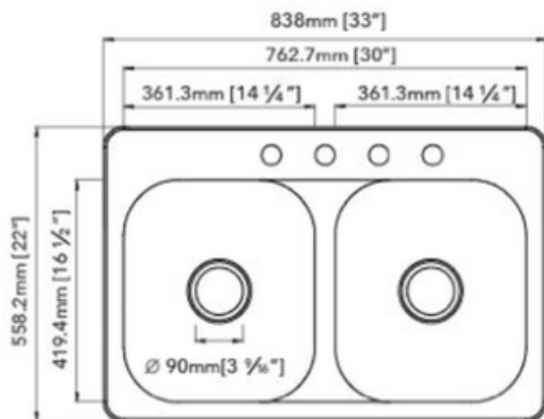

# STAINLESS STEEL SINK

SPECIAL ORDER

MODEL: SS-116-20-3322A1

DEPTH	GAUGE	HOLES
8.5"	18	3/4

- Top-mount Double Bowl Sink 50/50
- Dimensions: 33"x22"
- Material: SS304
- Finish: Brushed

Undercoated and Sound Pads

3-1/2" Drain Opening

Supplied with Fasteners

cUPC Certified

Disclaimer: Nerval makes every effort to provide accurate specification data. However, specification may change without notice. Please visit nerval website to see Nerval's terms and conditions.